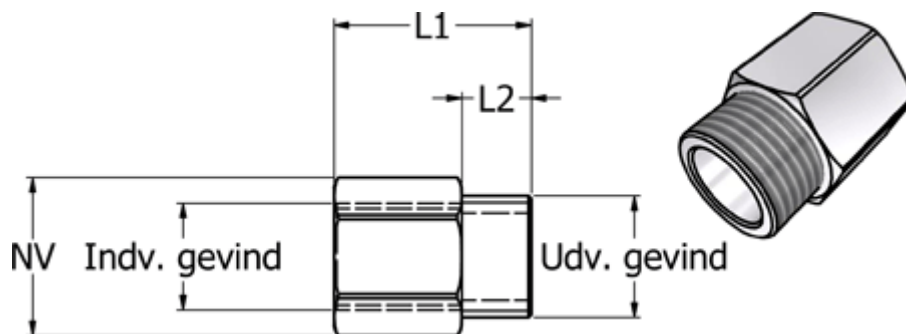

Data Sheet

Article number: 58625217ES

Description: Stainless reducer 252.17-ES, udv.G 1/2" indv. G 1/2"

Measures

External thread = G 1/2"

Internal thread = G 1/2"

L1 = 34

L2 = 12